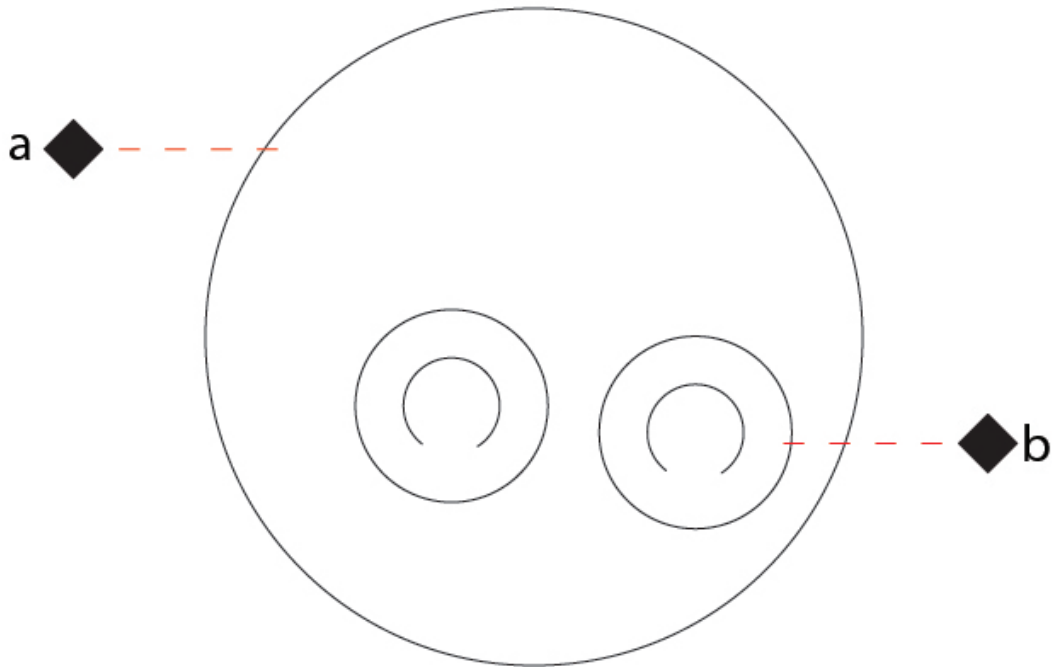

D133134-

PROJECT _____

TYPE _____

SPECIFIER _____

QUANTITY _____

DATE _____

D