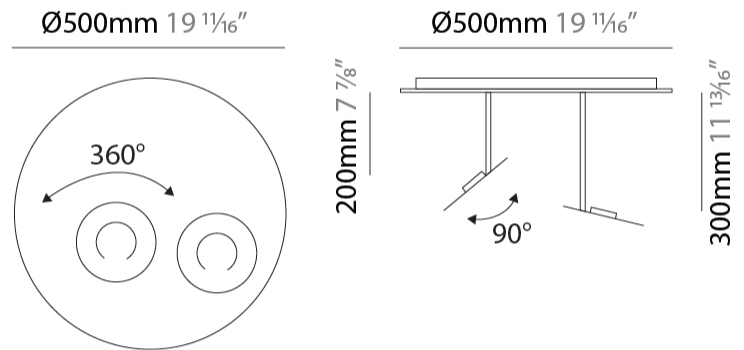

PROJECT	
TYPE	
SPECIFIER	
QUANTITY	
DATE	

PAPERÀ SURFACE

D132190-

base number Finish
Options

1. To build a product code in our configurator select the specify button on the base model # product page
2. To build a manual product code on this datasheet choose from the options listed below in blue font and add the suffix to the base model #

GENERAL

Series: Papera
Partner: Knikerboker
Division: Design
Installation: Surface
Product Type: Ceiling Surface
Mounting Location: Ceiling
Light Distribution: Indirect

PHYSICAL

Shape: Abstract
Diameter (mm): 500
Diameter (in): 19 1/16
Height (mm): 300
Height (in): 11 13/16
Fixture Finish: EWH / EBK / MAN / COF / PRD / SLF / GLF / CLF / BRL / EWS / EWG / EWC / EWR / EBS / EBG / EBC / EBC / EBB / MAS / MAD / MAC / MAB / COS / CGO / CCL / CBL / PRS / PRG / PRC / PRB
Fixture Material: Steel

ELECTRICAL

Lamp Type: LED
Input Wattage (W): 16
Dimming: Non-Dimming / Phase Dimming (120vac Only)
Driver Included: No
Driver Location: Remote
Driver Type: Constant Current - Universal
Driver Class: Class 2
Input Voltage (V): 120 - 277
Constant Current (MA): 350

LED

Color Temperature (°K): 3000
Max. Delivered Lumen (lm): 3600
CRI: >90 CRI
Lamp Life (hrs): 50000

OPTICAL

Adjustability: Tilt 90°

RATINGS AND CERTIFICATIONS

Certified By: CSA Certified to UL and CSA Standards
IP rating: IP20