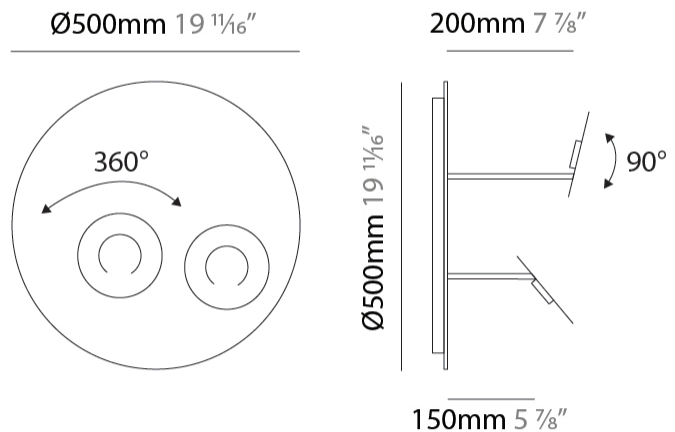

PHYSICAL

Shape: Abstract _____
 Diameter (mm): 400 _____
 Diameter (in): 15 3/4 _____
 Height (mm): 300 _____
 Height (in): 11 13/16 _____
 Fixture Finish: EWH / EBK / MAN / COF / PRD / SLF / GLF / CLF / BRL / EWS / EWG / EWC / EWR / EBS / EBG / EBC / EBC / EBB / MAS / MAD / MAC / MAB / COS / CGO / CCL / CBL / PRS / PRG / PRC / PRB _____
 Fixture Material: Steel _____

GENERAL

Series: Papera
 Partner: Knikerboker
 Division: Design
 Installation: Surface
 Product Type: Ceiling Surface
 Mounting Location: Ceiling
 Light Distribution: Indirect

PHYSICAL

Shape: Abstract
 Diameter (mm): 500
 Diameter (in): 19 1/16
 Height (mm): 300
 Height (in): 11 13/16
 Fixture Finish: EWH / EBK / MAN / COF / PRD / SLF / GLF / CLF / BRL / EWS / EWG / EWC / EWR / EBS / EBG / EBC / EBC / EBB / MAS / MAD / MAC / MAB / COS / CGO / CCL / CBL / PRS / PRG / PRC / PRB
 Fixture Material: Steel

GENERAL

Series: Papera
 Partner: Knikerboker
 Division: Design
 Installation: Surface
 Product Type: Wall Surface
 Mounting Location: Wall
 Light Distribution: Indirect

PHYSICAL

Shape: Abstract
 Diameter (mm): 500
 Diameter (in): 19 11/16
 Height (mm): 300
 Height (in): 11 13/16
 Fixture Finish: EWH / EBK / MAN / COF / PRD / SLF / GLF / CLF / BRL / EWS / EWG / EWC / EWR / EBS / EBG / EBC / EBC / EBB / MAS / MAD / MAC / MAB / COS / CGO / CCL / CBL / PRS / PRG / PRC / PRB
 Fixture Material: Steel

LED

Color Temperature (°K): 3000
 Max. Delivered Lumen (lm): 3600
 CRI: >90 CRI
 Lamp Life (hrs): 50000

OPTICAL

Adjustability: Tilt 90°

RATINGS AND CERTIFICATIONS

Certified By: CSA Certified to UL and CSA Standards
 IP rating: IP20