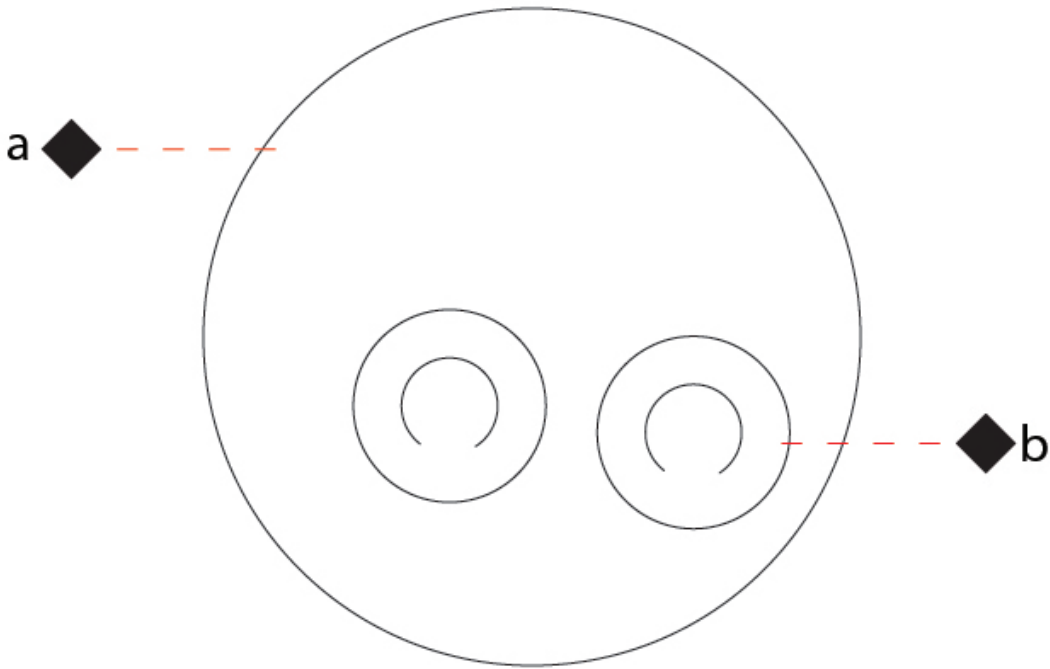

D132190-

PROJECT	_____
TYPE	_____
SPECIFIER	_____
QUANTITY	_____
DATE	_____

D